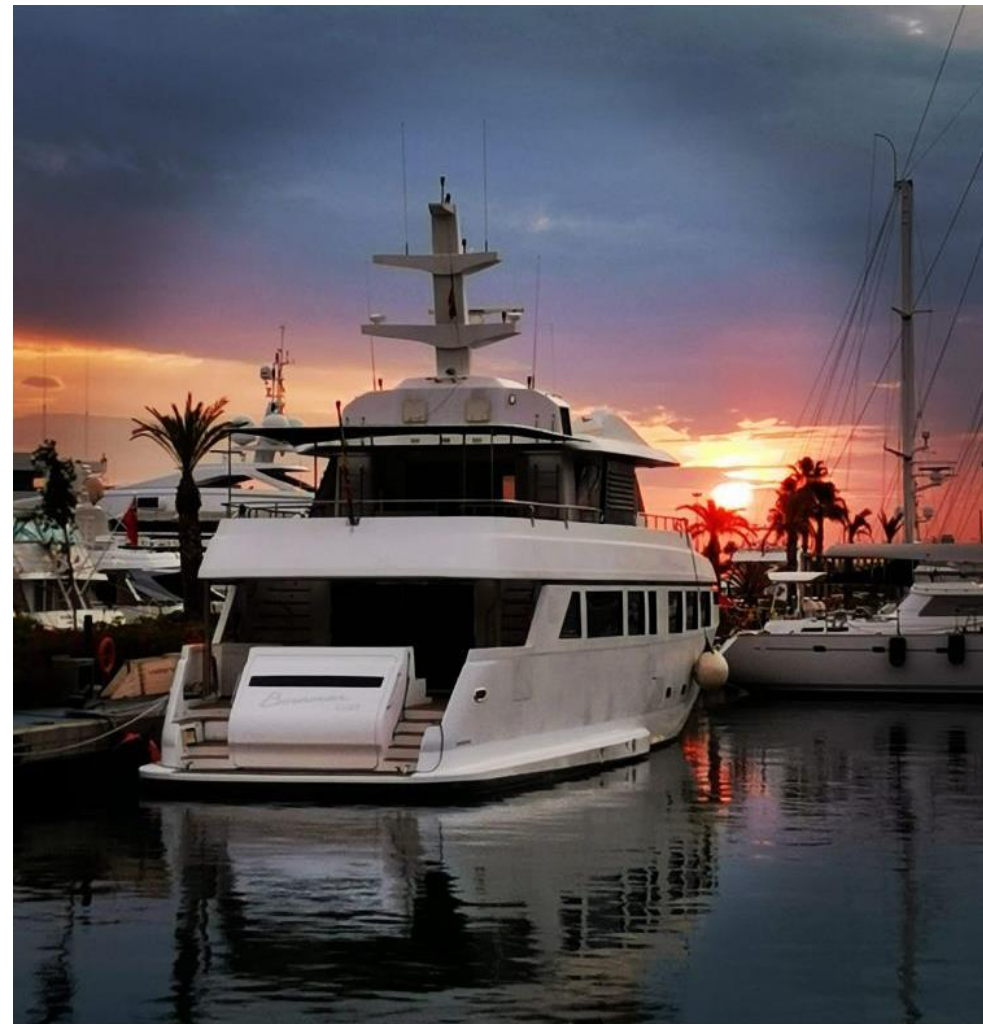

LUXURY YACHT FIFTY

LUXURY YACHT FIFTY

LUXURY YACHT FIFTY

LUXURY YACHT FIFTY

TECHNICAL DETAILS

Builder	Custom made
Year/Refit	2020
Length	28 m
Speed	18 knots
Cabins	3
WC	3
Guests	50
Sleeping	6
Crew	4

LUXURY YACHT FIFTY